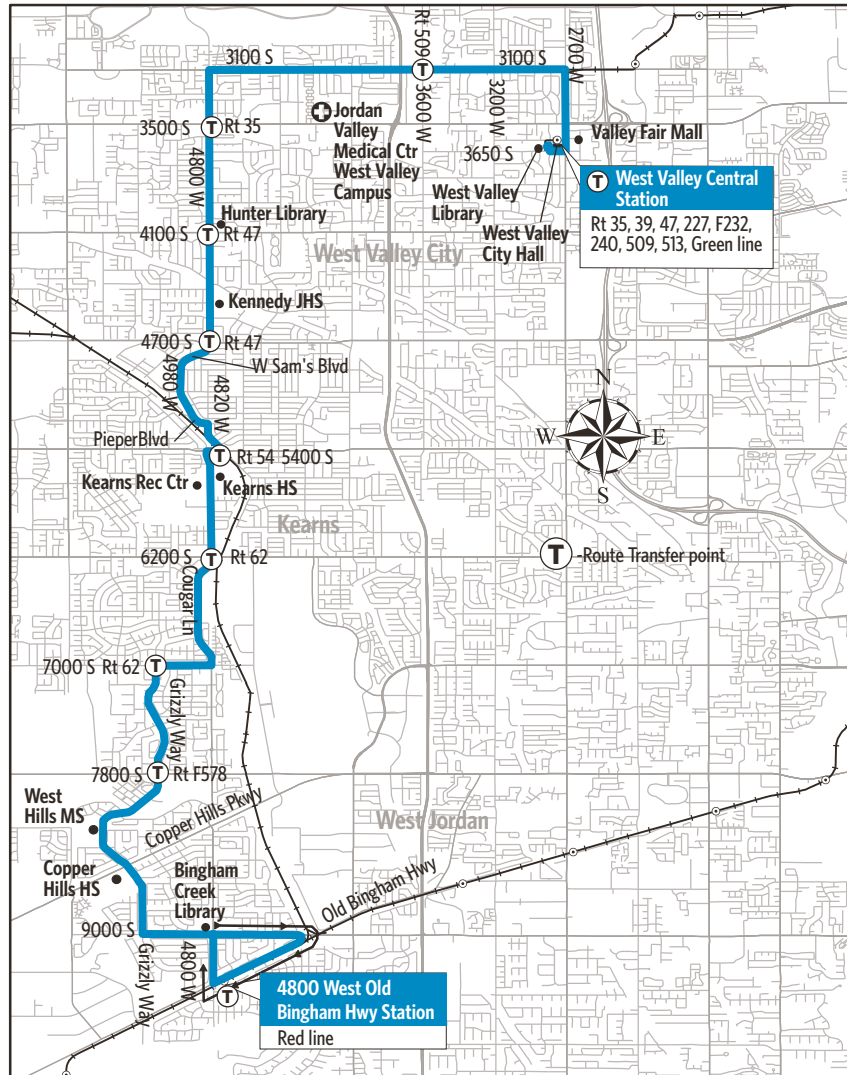

Route 248 - 4800 West

For Information Call 801-RIDE-UTA (801-743-3882)
outside Salt Lake County 888-RIDE-UTA (888-743-3882)
www.rideuta.com

248

4800 West

HOW TO USE THIS SCHEDULE

Determine your timepoint based on when you want to leave or when you want to arrive. Read across for your destination and down for your time and direction of travel. A route map is provided to help you relate to the timepoints shown. Weekday, Saturday & Sunday schedules differ from one another.

TRANSFERS

Upon payment of a fare, a transfer is good for travel in any direction, including return trip, for two (2) hours until the time cut. The value of a transfer towards a fare on a more expensive service is the regular cash fare.